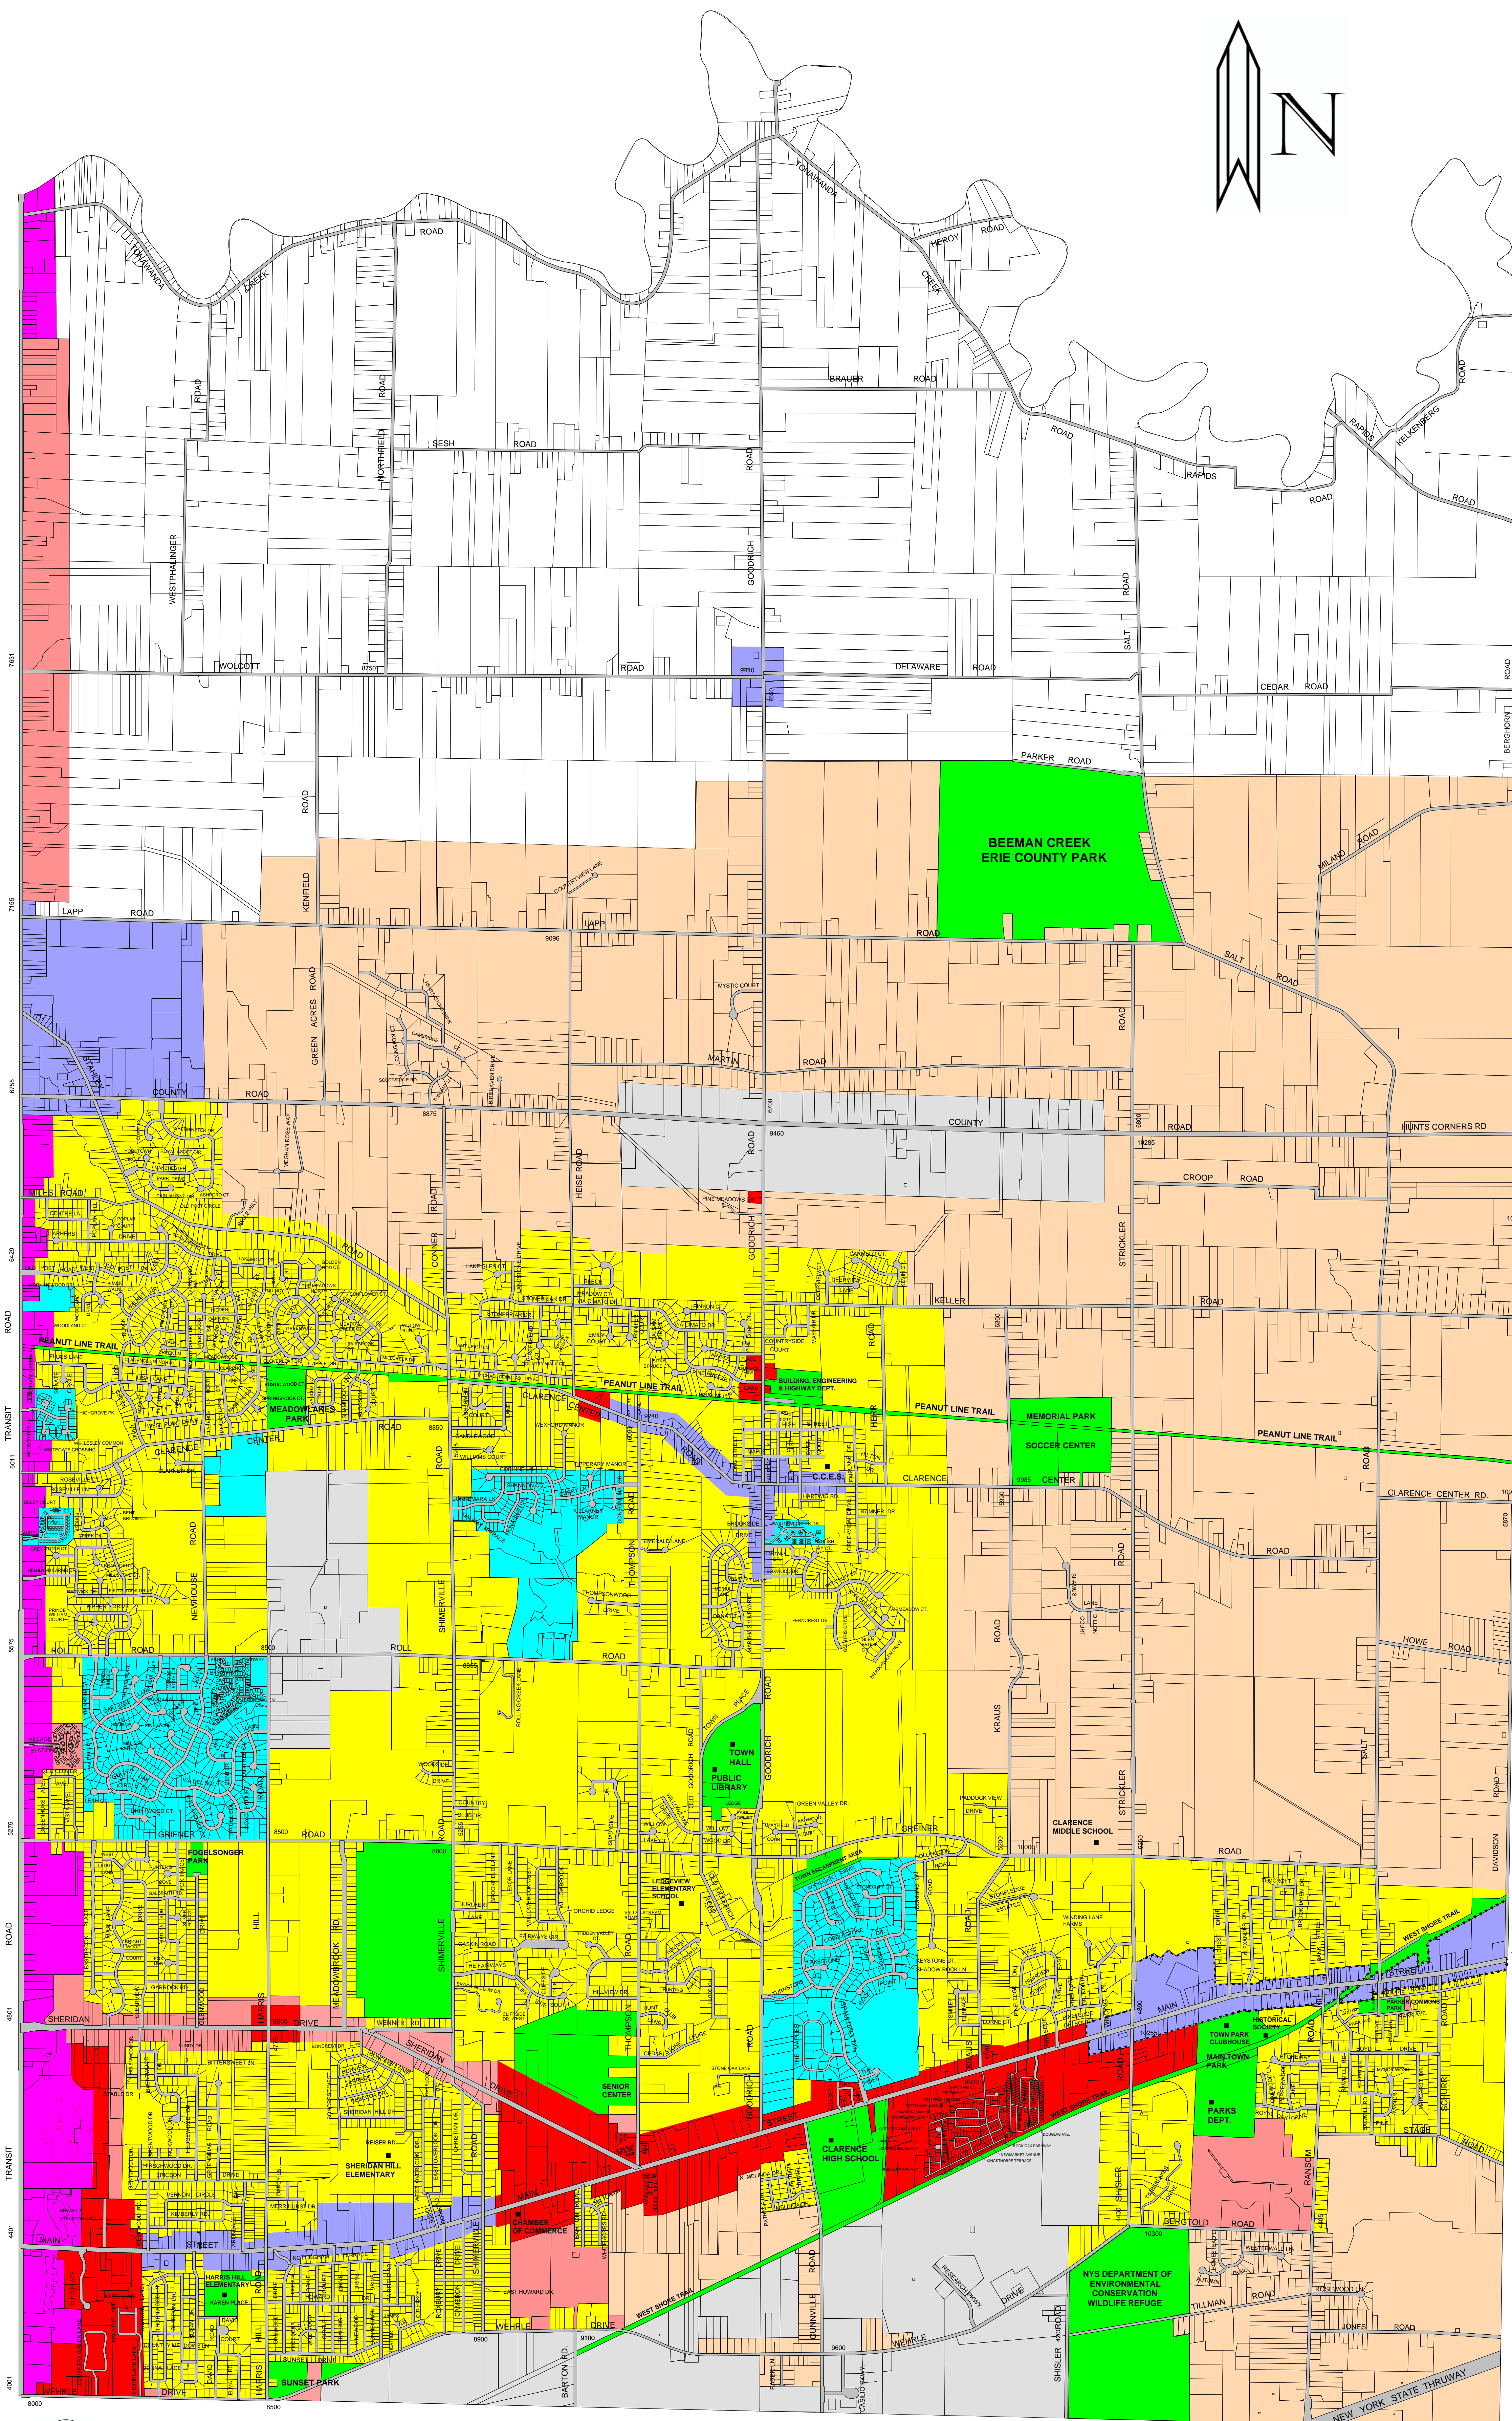

TOWN OF CLARENCE

ERIE COUNTY NEW YORK

OFFICIAL ZONING MAP
JANUARY 2010

LEGEND

-  Industrial Business Park
-  Major Arterial
-  Commercial
-  Restricted Business
-  Traditional Neighborhood
-  Residential Single-Family
-  Agricultural-Rural Residential
-  Community Facility
-  Agricultural-Floodzone
-  Clarence Hollow Overlay
-  Open Space Design Development Overlay
-  Planned Unit Residential Development (repealed)